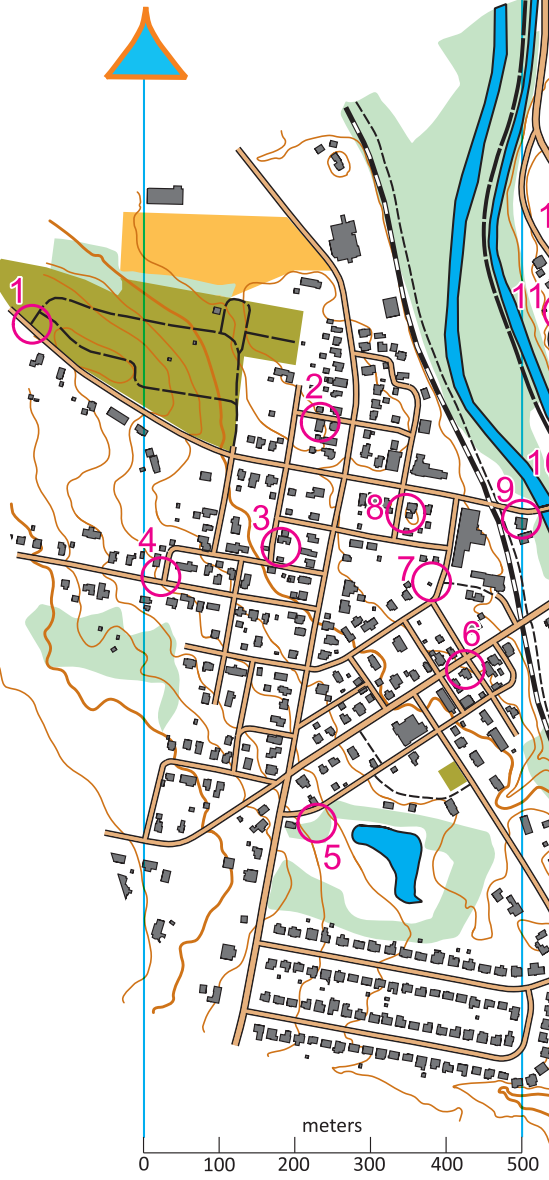

# Canal Fulton

# Virtual Orienteering

Map is drawn to Magnetic North.  
There is no need to adjust for declination.

1:10,000 scale

Course vetted by: Mark Salas (ROC)  
& Mike Avery (NEOOC)

Cartography and course  
by Bob Boltz, 2020

- Contour: 5 meter
- Index Contour: 25 meter
- Lake, River or Canal
- Open Park Land
- Forested Area
- Paved Area
- Ball Field
- Main Road
- Other Streets
- Alley
- Towpath Trail
- Other Footpaths
- Railway
- Fence
- Cemetery
- Large Building
- Point of interest